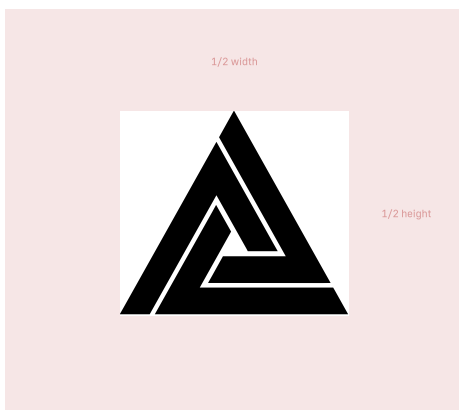

#C6C6C4

#D3D3D1

LOGOTYPE

White Space

Ensure there's enough distance between logo and other elements.

ARETACOICF@GMAIL.COM

+380962725898